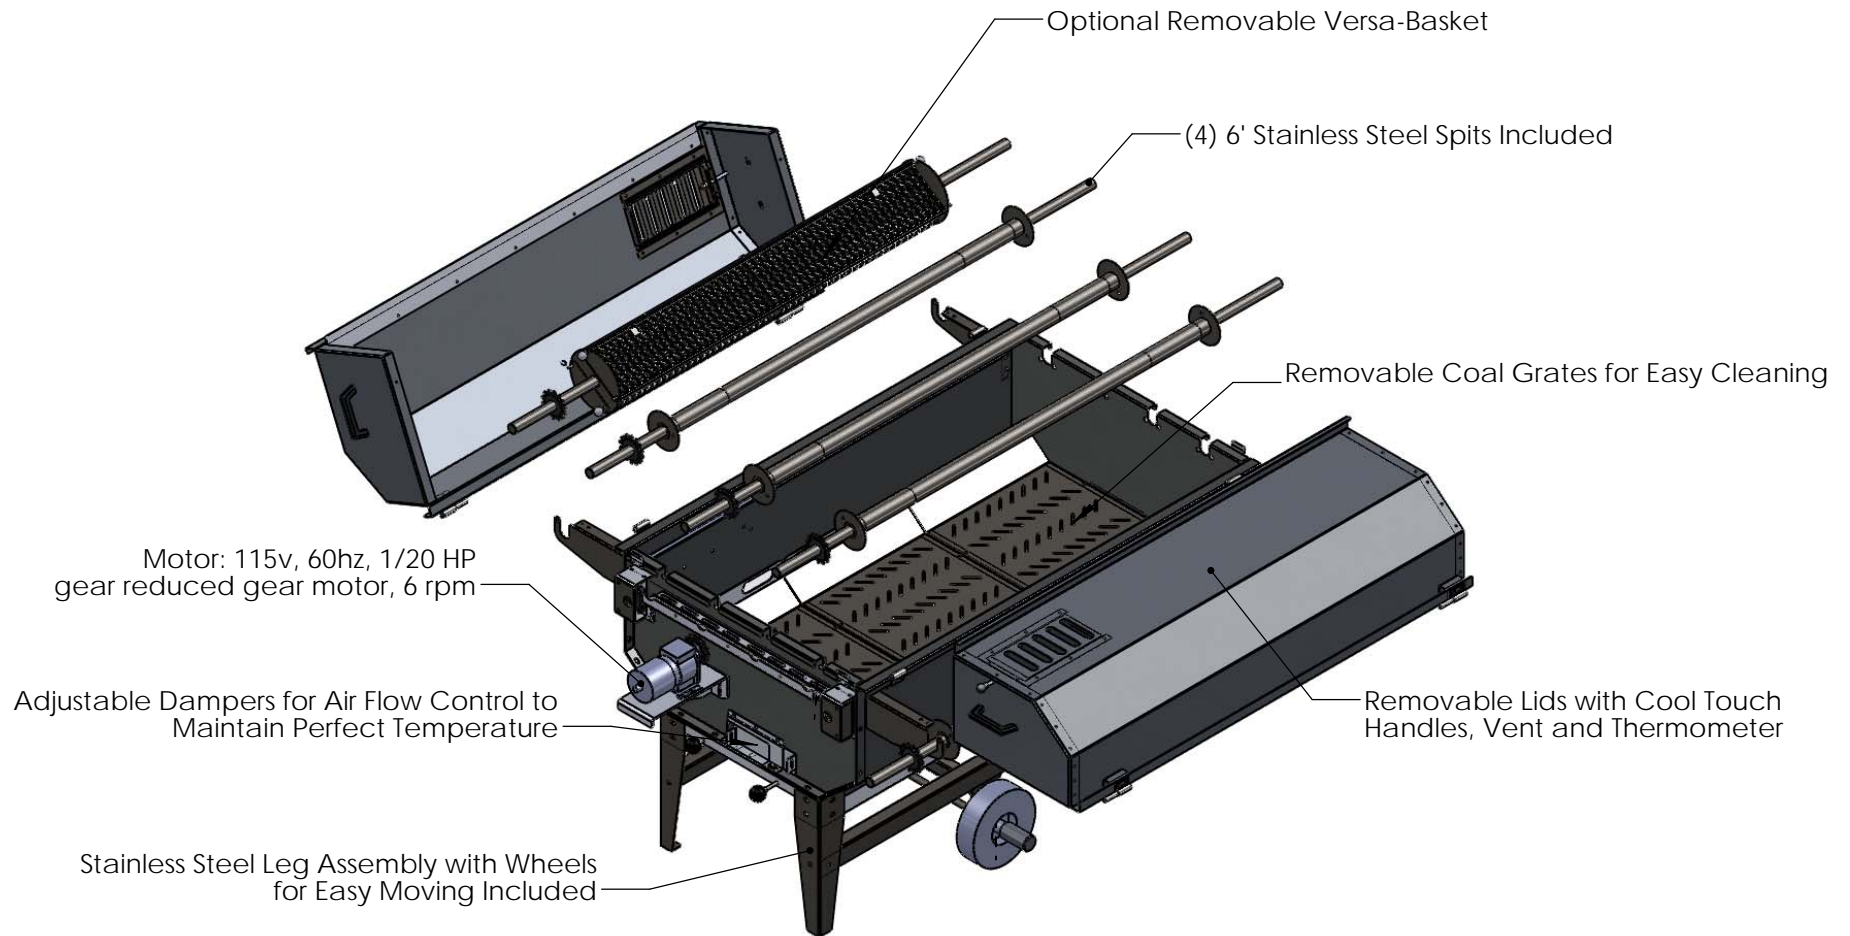

The Chicken Pro

Just the right size for hungry folks at your restaurant, company picnic or neighborhood barbecue!

12ga. Stainless Steel and Aluminum Construction

3' x 5' Cooking Area

Optional Accessories:

- 5' Stainless Steel Meat Pan
- Grill Grate
- Canvas Cover

The Chicken Pro Includes:

- (4) 6' Stainless Steel Spits
- (1) Versa-Basket
- (4) Chicken Spike Sets