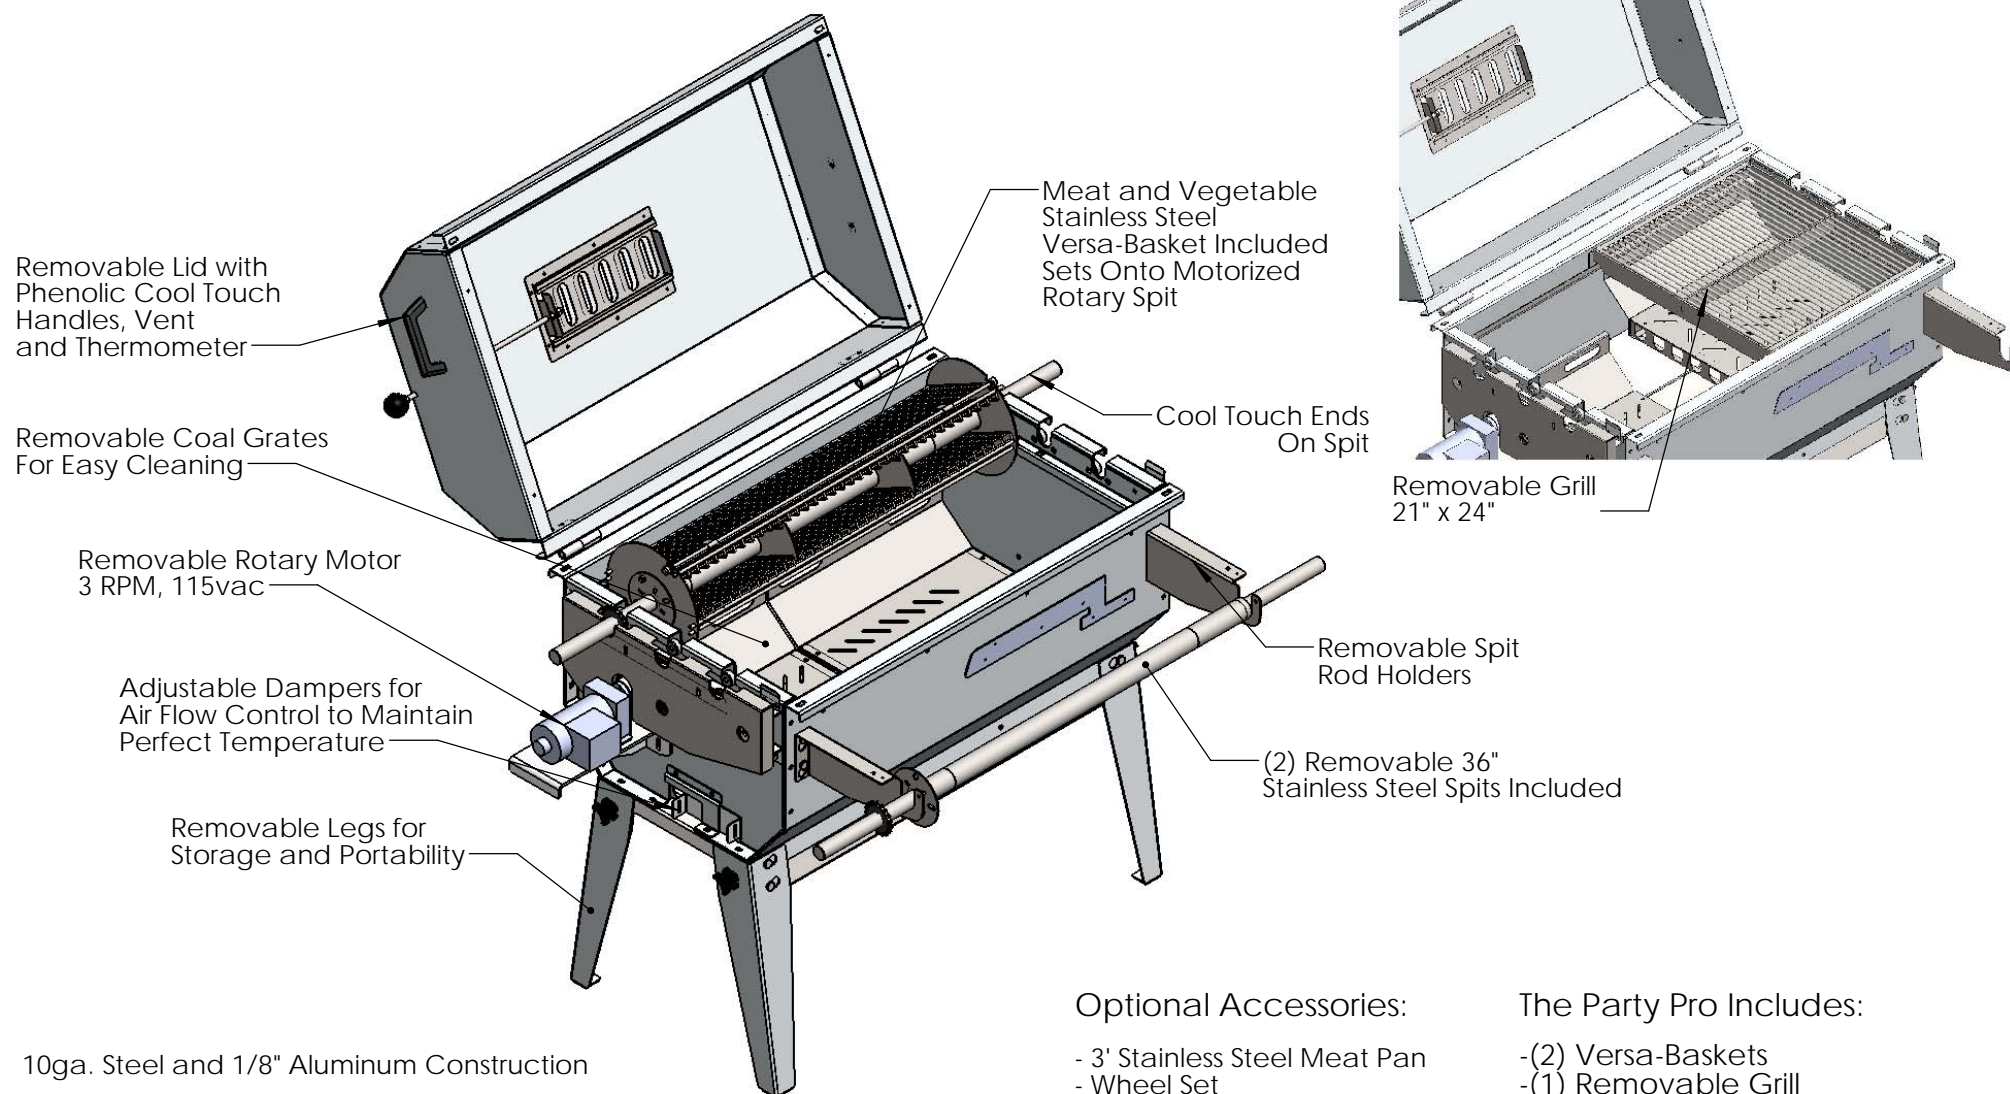

The Party Pro

The Party Pro is your complete all in one Charcoal Cooker for just about anything! The perfect size for a large barbeque! Great for any event including family reunions, birthday parties, beach parties and more!

10ga. Steel and 1/8" Aluminum Construction

2' x 3' Cooking Area

Optional Accessories:

- 3' Stainless Steel Meat Pan
- Wheel Set
- Canvas Cover

The Party Pro Includes:

- (2) Versa-Baskets
- (1) Removable Grill
- (2) 3' Stainless Steel Spit
- (2) Sets of Chicken Spikes
- (1) Set of Turkey Spikes