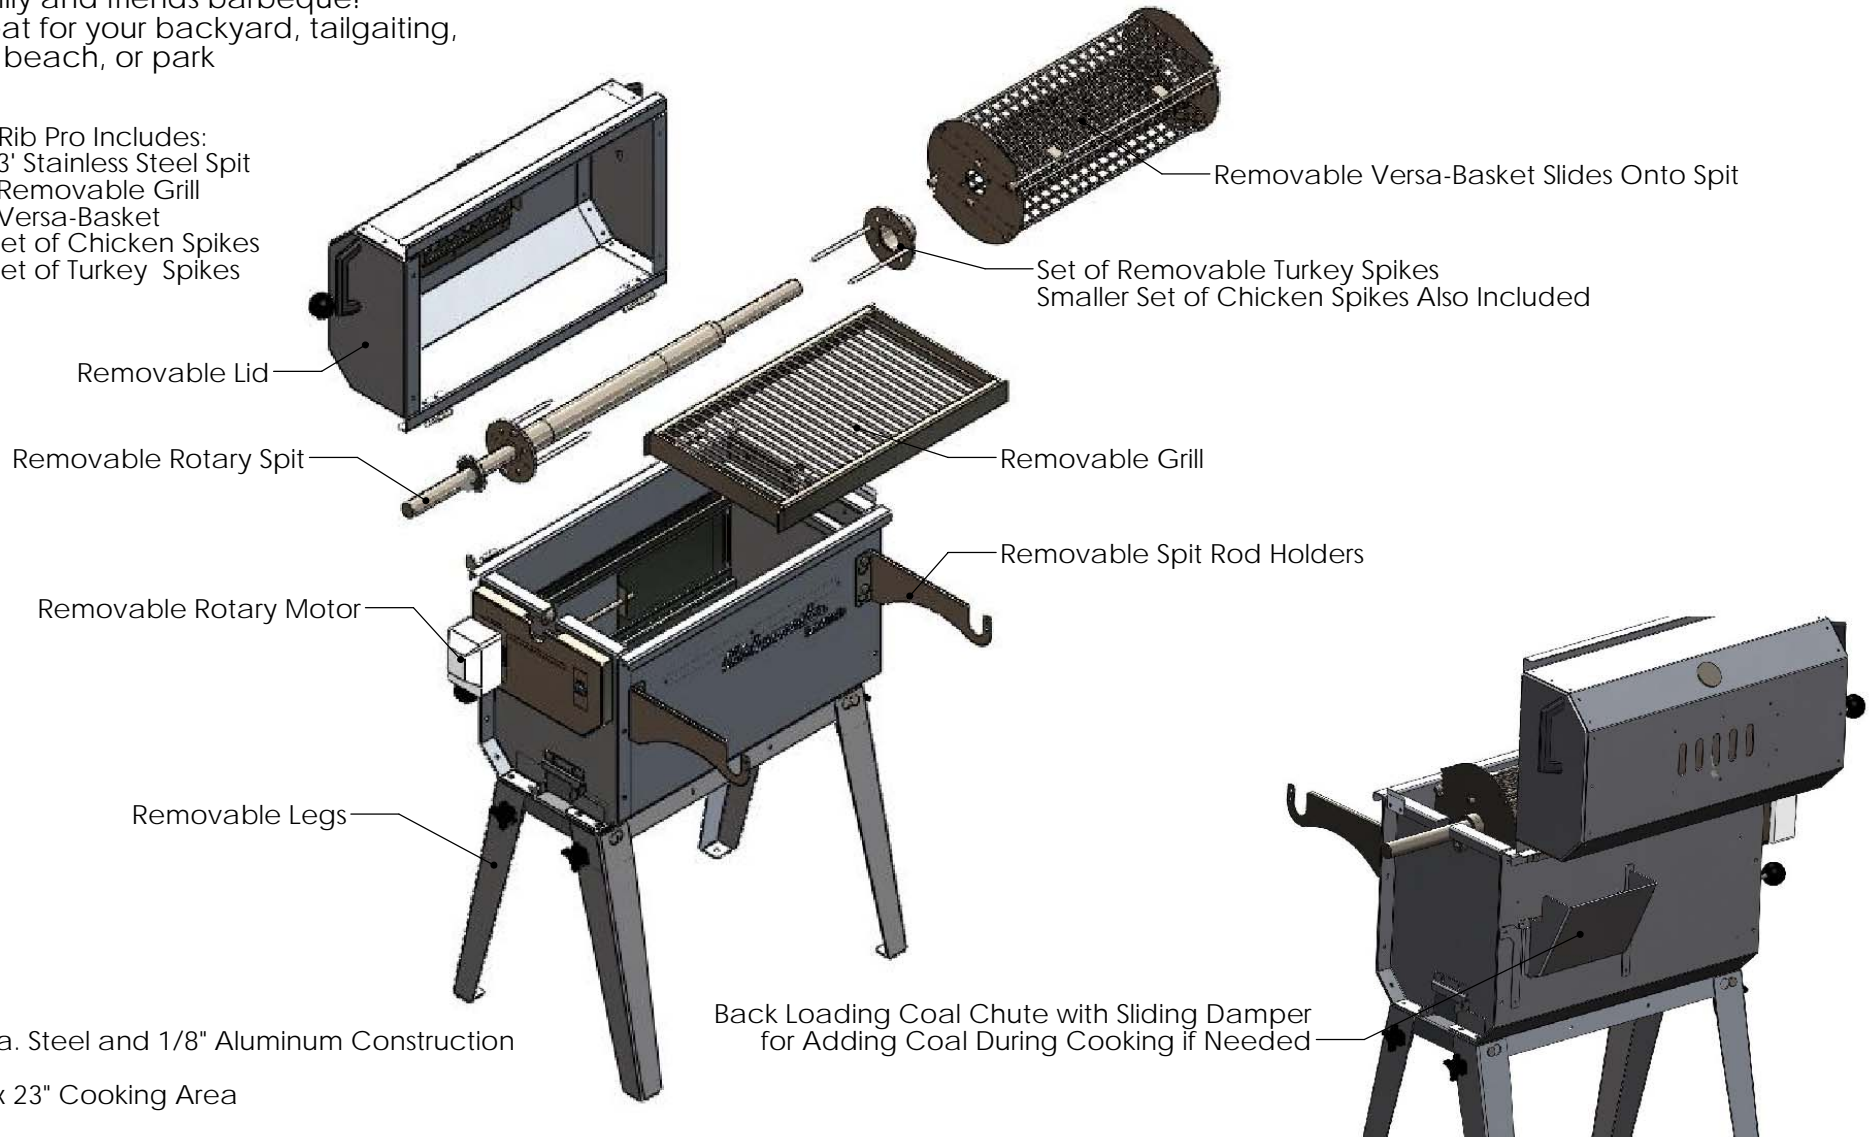

The Rib Pro Includes:

- (1) 3' Stainless Steel Spit
- (1) Removable Grill
- (1) Versa-Basket
- (1) Set of Chicken Spikes
- (1) Set of Turkey Spikes

Removable Lid with Phenolic Cool Touch Handles, Vent and Thermometer

Removable Legs for Storage and Portability

12ga. Steel and 1/8" Aluminum Construction

14" x 23" Cooking Area

Optional Accessories:

- 20" x 28" Stainless Steel Meat Tray
- Wheel Set
- Slow Cooker Smoker Attachment
- Canvas Cover

# The Rib Pro

The Rib Pro is your complete all in one Charcoal Cooker for just about anything! The perfect size for a smaller family and friends barbeque! Great for your backyard, tailgating, the beach, or park

The Rib Pro Includes:

- (1) 3' Stainless Steel Spit
- (1) Removable Grill
- (1) Versa-Basket
- (1) Set of Chicken Spikes
- (1) Set of Turkey Spikes

12ga. Steel and 1/8" Aluminum Construction

14" x 23" Cooking Area