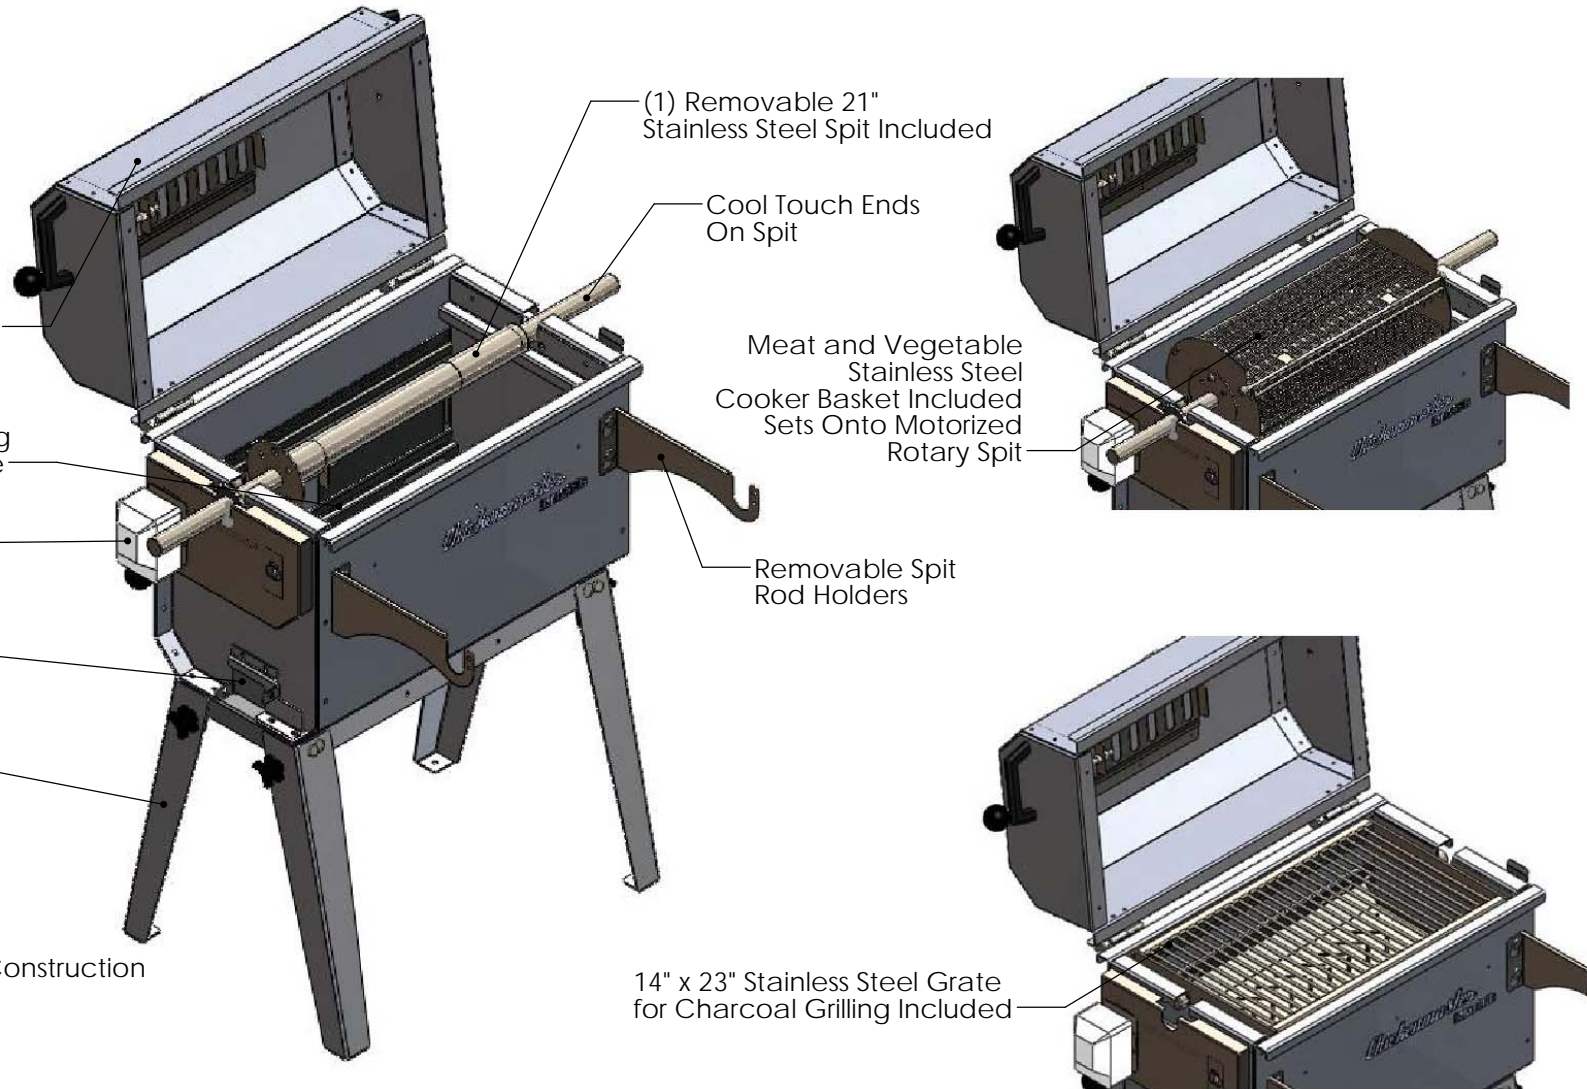

The Rib Pro Includes:

- (1) 3' Stainless Steel Spit
- (1) Removable Grill
- (1) Versa-Basket
- (1) Set of Chicken Spikes
- (1) Set of Turkey Spikes

Removable Lid with Phenolic Cool Touch Handles, Vent and Thermometer

Two Height Position Removable Coal Grate  
Low Position for Rotary Cooking  
High Position for use with Grate

Removable Rotary Motor  
3 RPM, 115vac

Adjustable Dampers for Air Flow Control to Maintain Perfect Temperature

Removable Legs for Storage and Portability

12ga. Steel and 1/8" Aluminum Construction

14" x 23" Cooking Area

Optional Accessories:

- 20" x 28" Stainless Steel Meat Tray
- Wheel Set
- Slow Cooker Smoker Attachment
- Canvas Cover

The Rib Pro Includes:

- (1) 3' Stainless Steel Spit
- (1) Removable Grill
- (1) Versa-Basket
- (1) Set of Chicken Spikes
- (1) Set of Turkey Spikes

12ga. Steel and 1/8" Aluminum Construction

14" x 23" Cooking Area